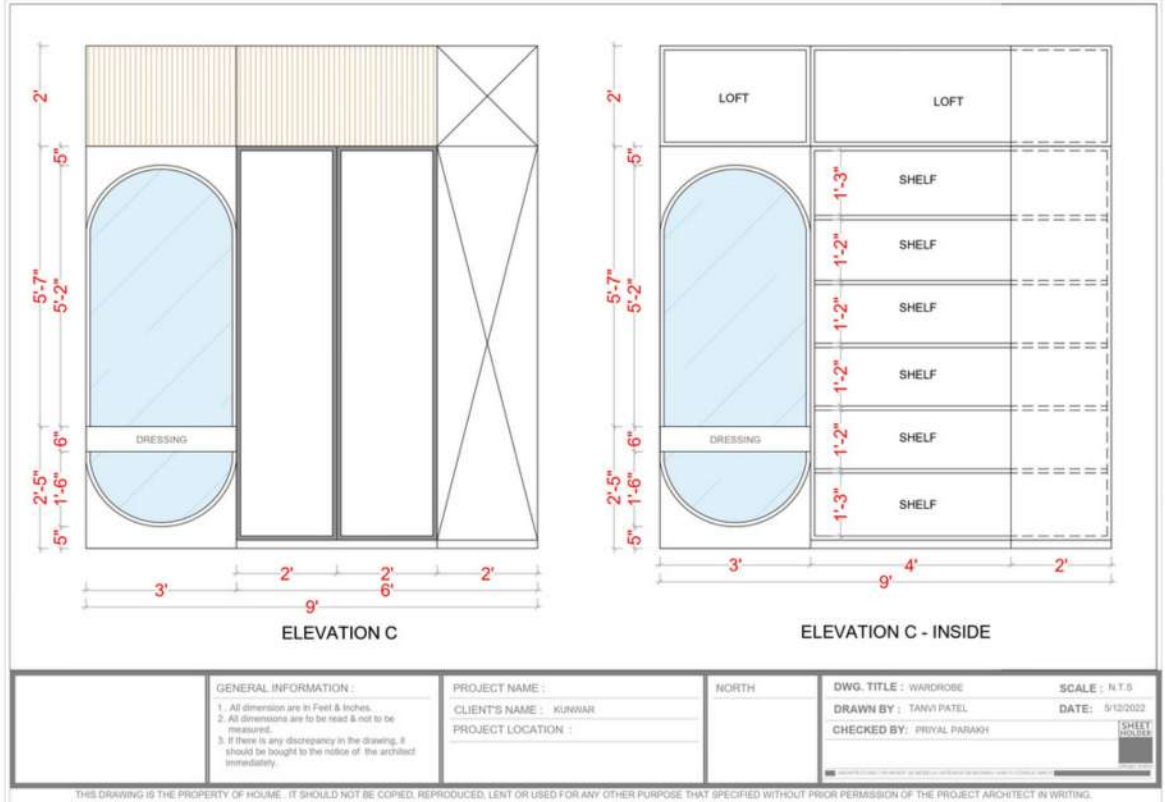

Side View

HINGE WARDROBE 1

Mayank Ji | Bangalore | Master Bedroom

Elevation of the Wardrobe - Best for Appartments

Simple Internals - Economical Design

VIEWS

Front View

Side View

HINGE WARDROBE 2

Aradhya Ji | Rishikesh |

Elevation of the Wardrobe - Best for Apartments

Simple Internals - Economical Design

VIEWS

Front View

Side View

WALKIN WARDROBE 1

Kunwar Ji | Hyderabad | Master Bedroom

Key Plan

Elevation 1

WALKIN WARDROBE 1

Kunwar Ji | Hyderabad | Master Bedroom

Key Plan

Elevation 2

WALKIN WARDROBE 1

Kunwar Ji | Hyderabad | Master Bedroom

Key Plan

Elevation 3

WALKIN WARDROBE 1

Kunwar Ji | Hyderabad | Master Bedroom

Key Plan

Elevation 4

THIS DRAWING IS THE PROPERTY OF HOME. IT SHOULD NOT BE COPIED, REPRODUCED, LENT OR USED FOR ANY OTHER PURPOSE THAT SPECIFIED WITHOUT PRIOR PERMISSION OF THE PROJECT ARCHITECT IN WRITING.