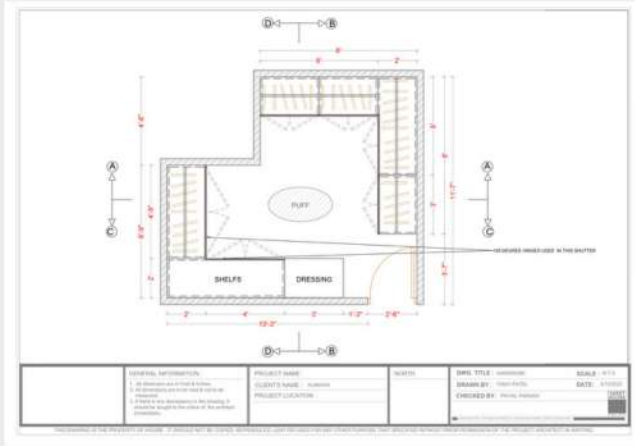

WALKIN WARDROBE 1

Kunwar Ji | Hyderabad | Master Bedroom

Key Plan