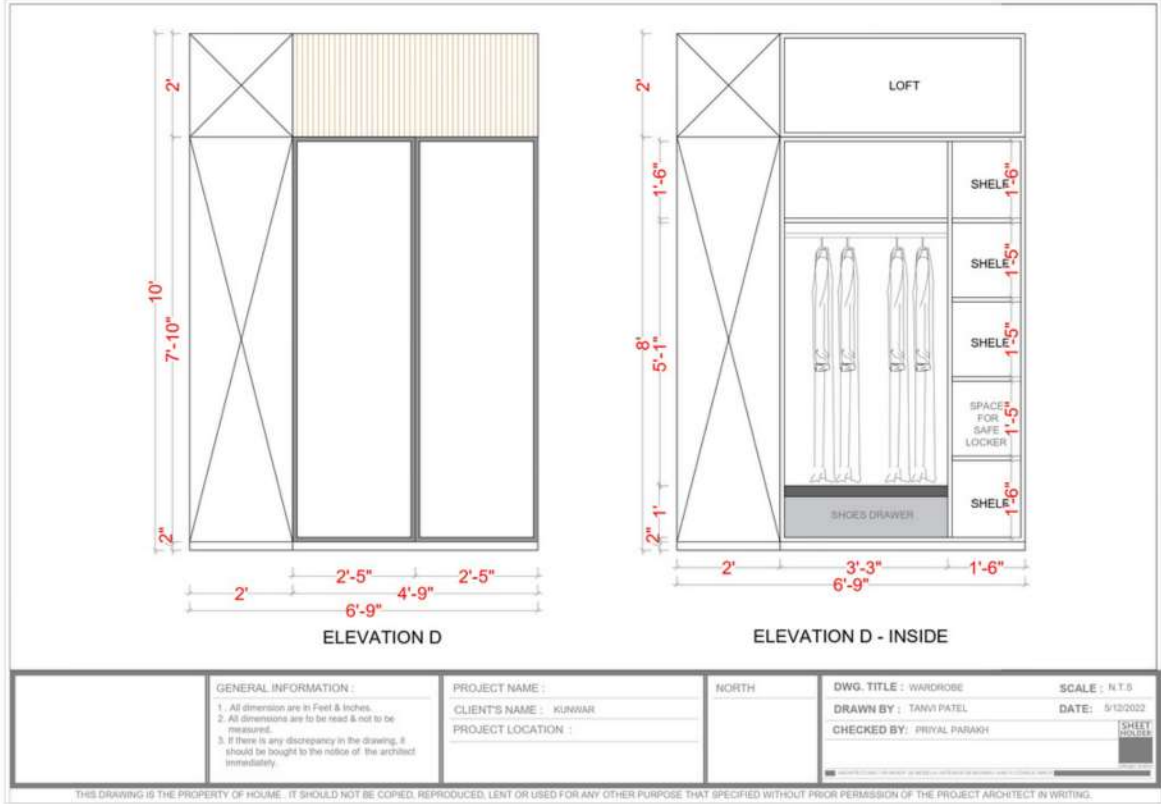

Elevation 4