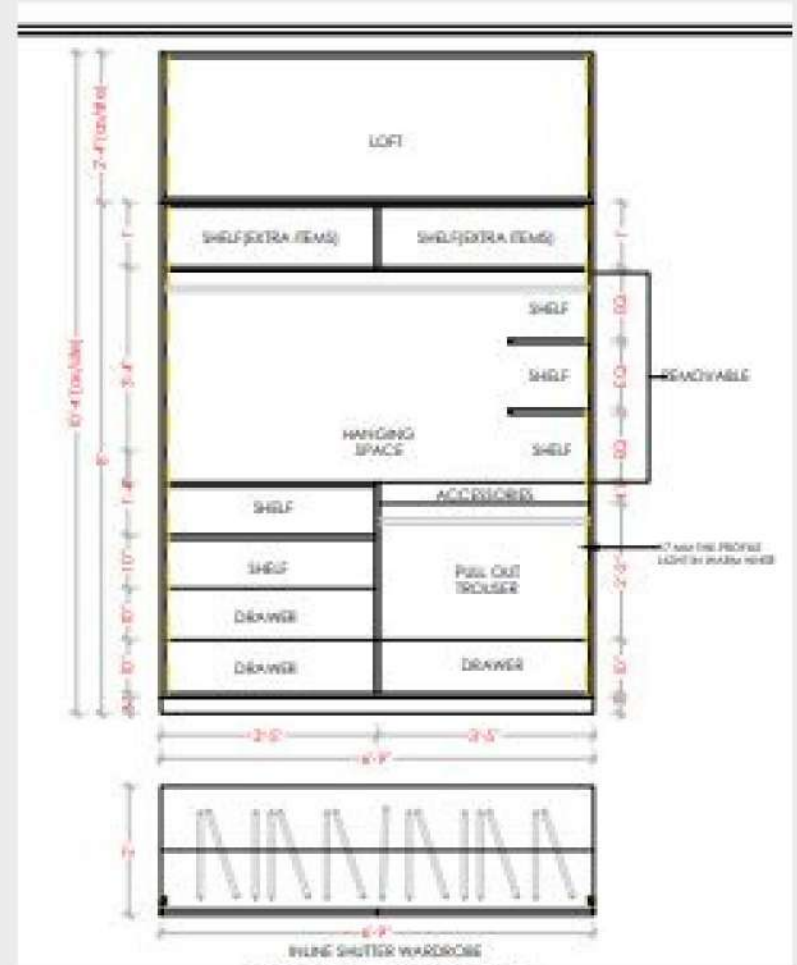

Front View

Side View

SLIDING WARDROBE 2

Hemant Ji | Ahmedabad | Guest Bedroom

Elevation of the Wardrobe - Best for Apartments

Simple Internals - Economical Design

VIEWS

Front View

Side View

HINGE WARDROBE 1

Mayank Ji | Bangalore | Master Bedroom

Elevation of the Wardrobe - Best for Appartments

Simple Internals - Economical Design

VIEWS

Front View

Side View