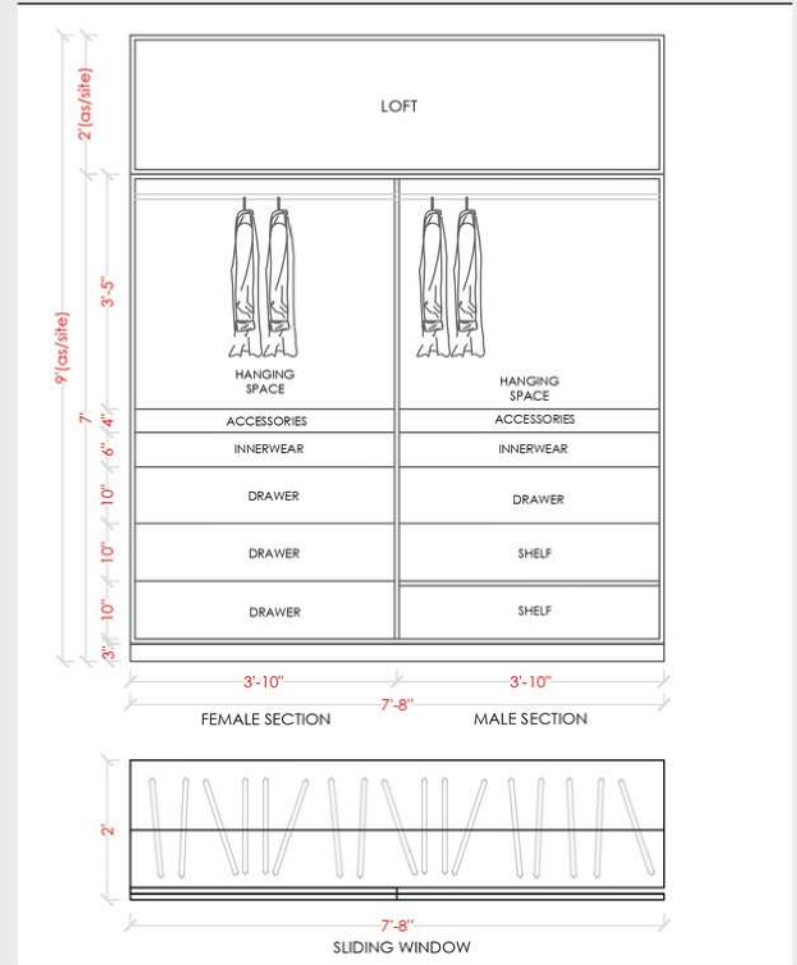

Simple Internals – Economical Design