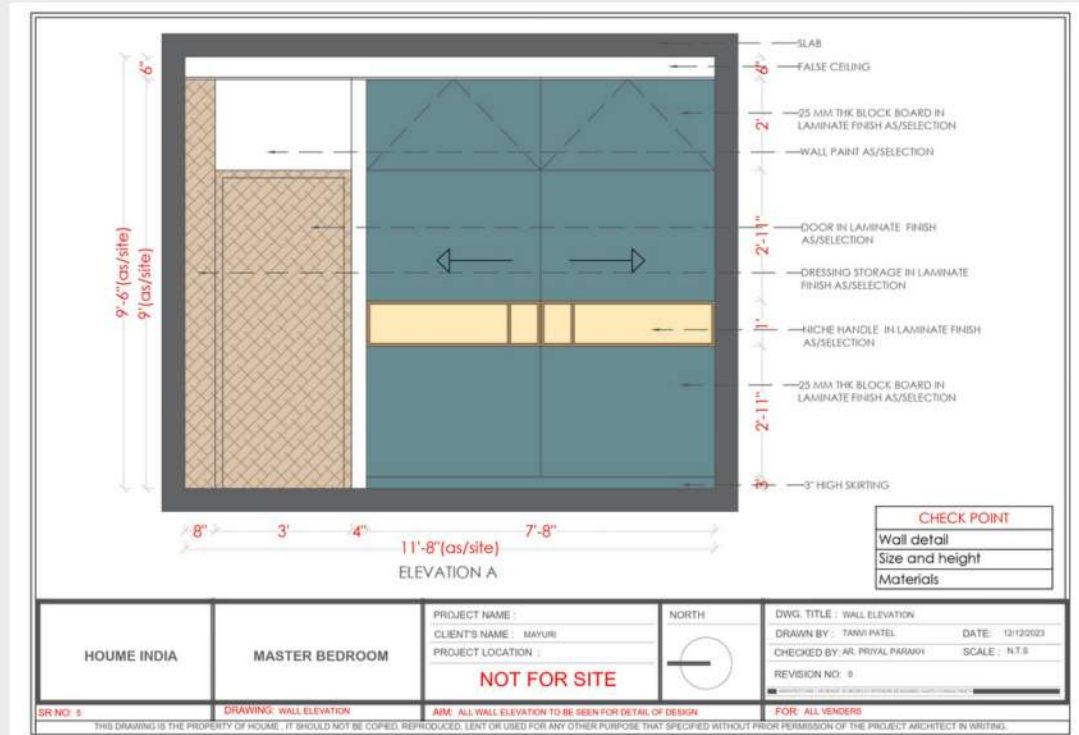

WARDROBE DESIGN 2024

DESIGN FOR BEDROOM

HOUME

SLIDING WARDROBE 1

Mayuri Ji | Hyderabad | Master Bedroom

Elevation of the Wardrobe – Best for Apartments

Simple Internals – Economical Design

VIEWS

Front View

Side View

SLIDING WARDROBE 2

Hemant Ji | Ahmedabad | Guest Bedroom

Elevation of the Wardrobe - Best for Apartments

Simple Internals - Economical Design

VIEWS

Front View

Side View

HINGE WARDROBE 1

Mayank Ji | Bangalore | Master Bedroom

Elevation of the Wardrobe - Best for Appartments

Simple Internals - Economical Design

VIEWS

Front View

Side View