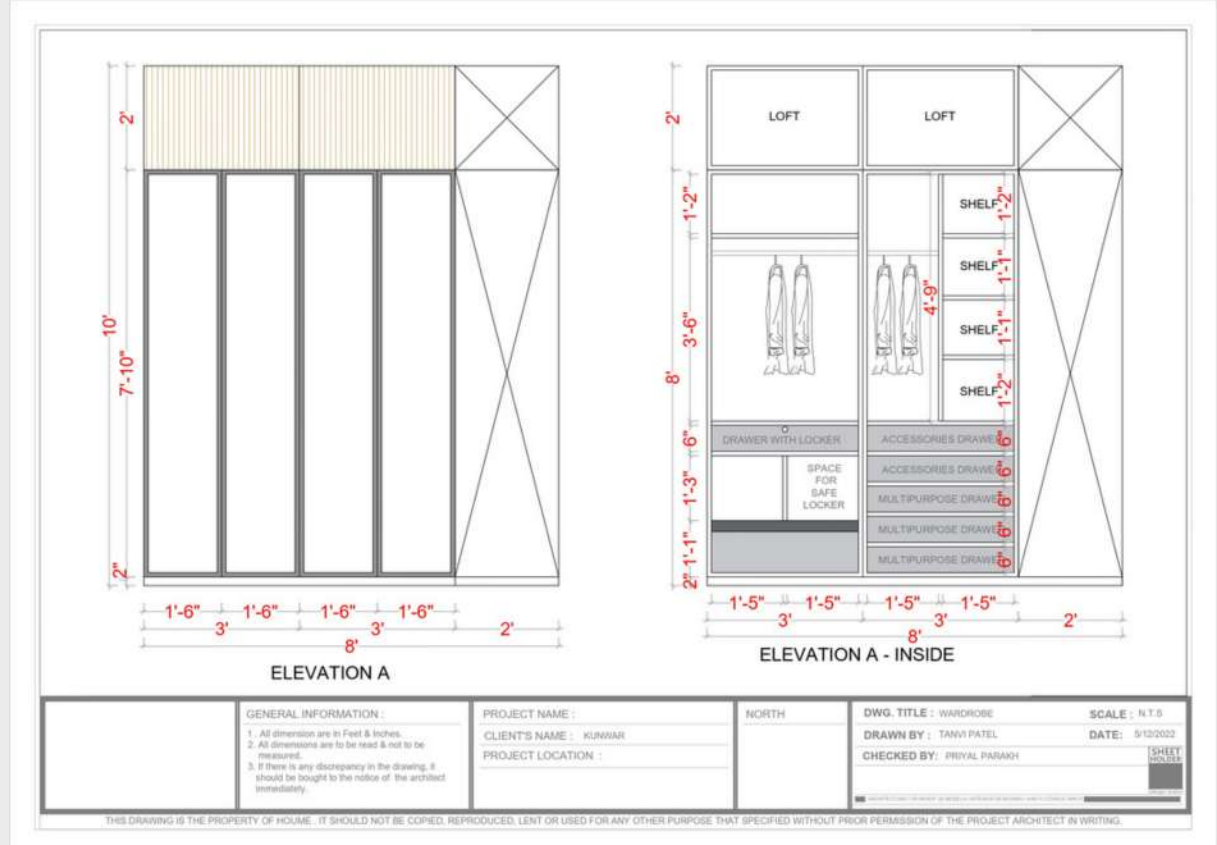

Elevation 1