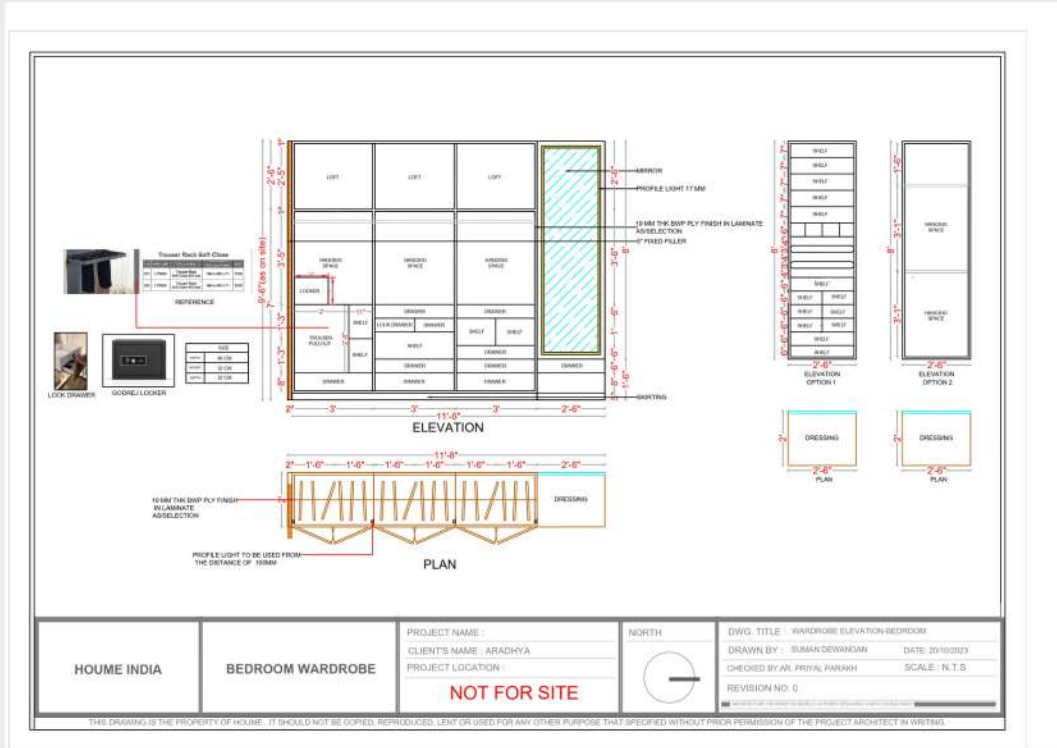

Front View

Side View

SLIDING WARDROBE 2

Hemant Ji | Ahmedabad | Guest Bedroom

Elevation of the Wardrobe - Best for Apartments

Simple Internals - Economical Design

VIEWS

Front View

Side View

HINGE WARDROBE 1

Mayank Ji | Bangalore | Master Bedroom

Elevation of the Wardrobe - Best for Appartments

Simple Internals - Economical Design

VIEWS

Front View

Side View

HINGE WARDROBE 2

Aradhya Ji | Rishikesh |

Elevation of the Wardrobe - Best for Apartments

Simple Internals - Economical Design

VIEWS

Front View

Side View

WALKIN WARDROBE 1