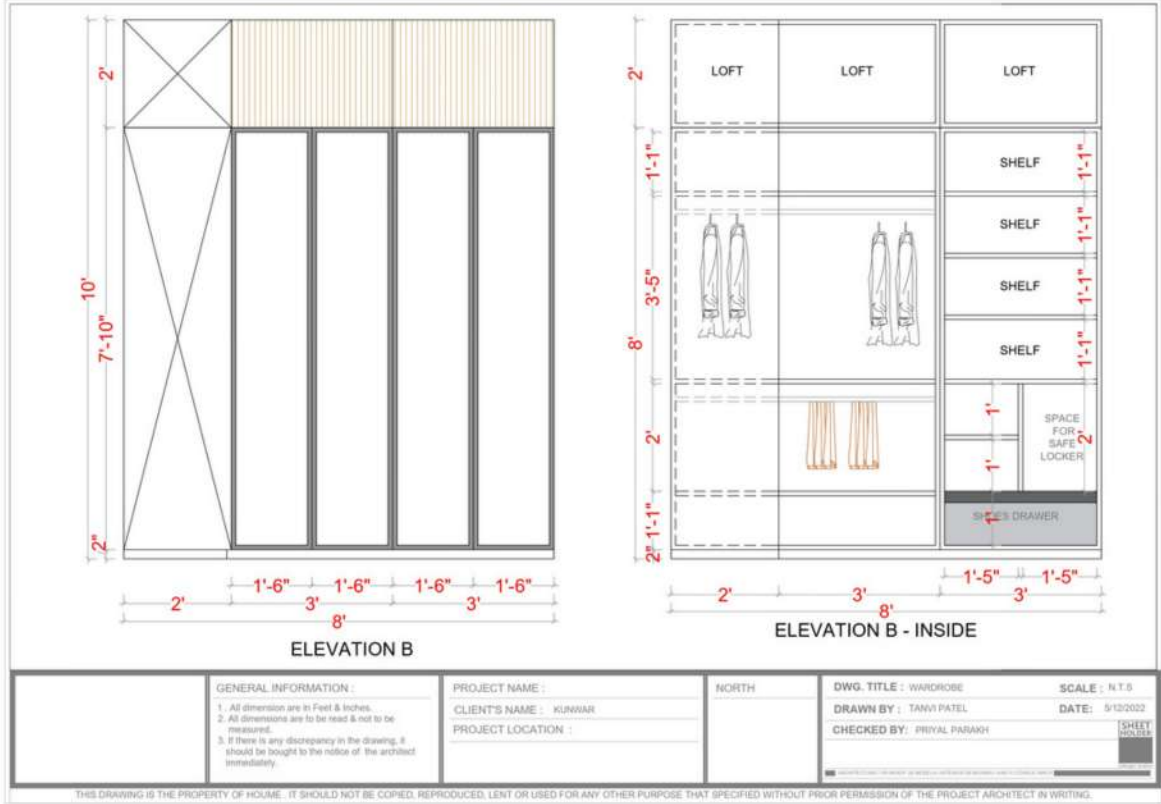

Kunwar Ji | Hyderabad | Master Bedroom

Key Plan

Elevation 1

WALKIN WARDROBE 1

Kunwar Ji | Hyderabad | Master Bedroom

Key Plan

Elevation 2

WALKIN WARDROBE 1