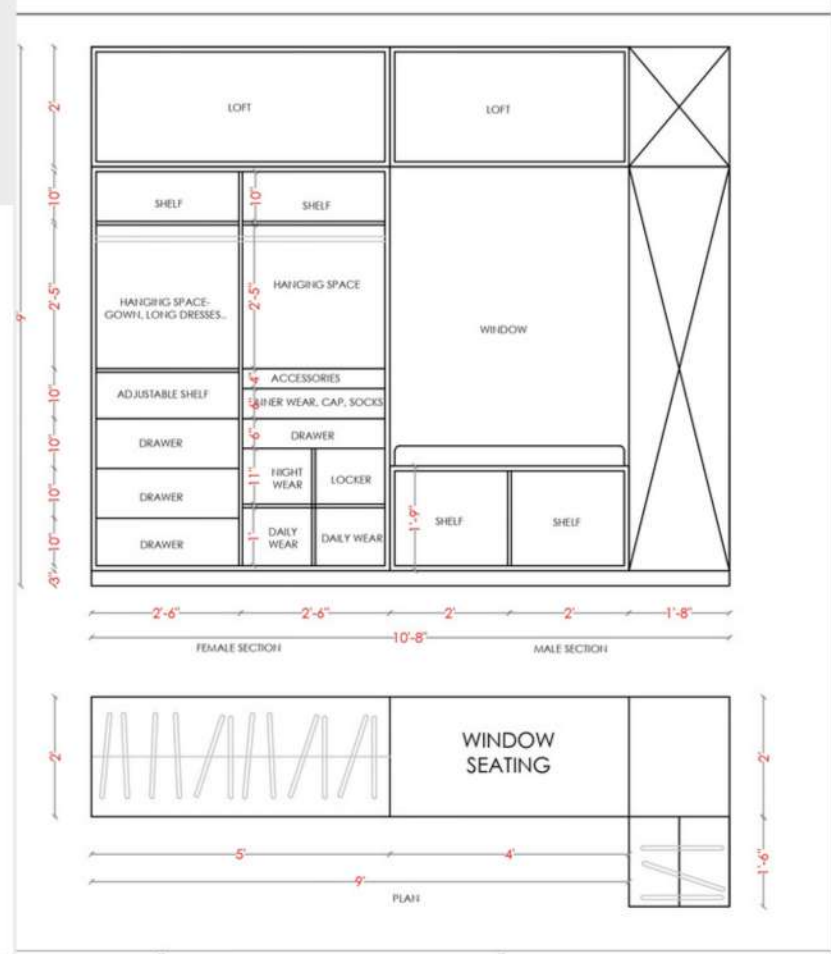

Front View

Side View

SLIDING WARDROBE 2

Hemant Ji | Ahmedabad | Guest Bedroom

Elevation of the Wardrobe - Best for Apartments

Simple Internals - Economical Design

VIEWS

Front View

Side View

HINGE WARDROBE 1

Mayank Ji | Bangalore | Master Bedroom

Elevation of the Wardrobe - Best for Appartments

Simple Internals - Economical Design

VIEWS

Front View

Side View

HINGE WARDROBE 2

Aradhya Ji | Rishikesh |

Elevation of the Wardrobe - Best for Apartments

Simple Internals - Economical Design

VIEWS

Front View

Side View

WALKIN WARDROBE 1