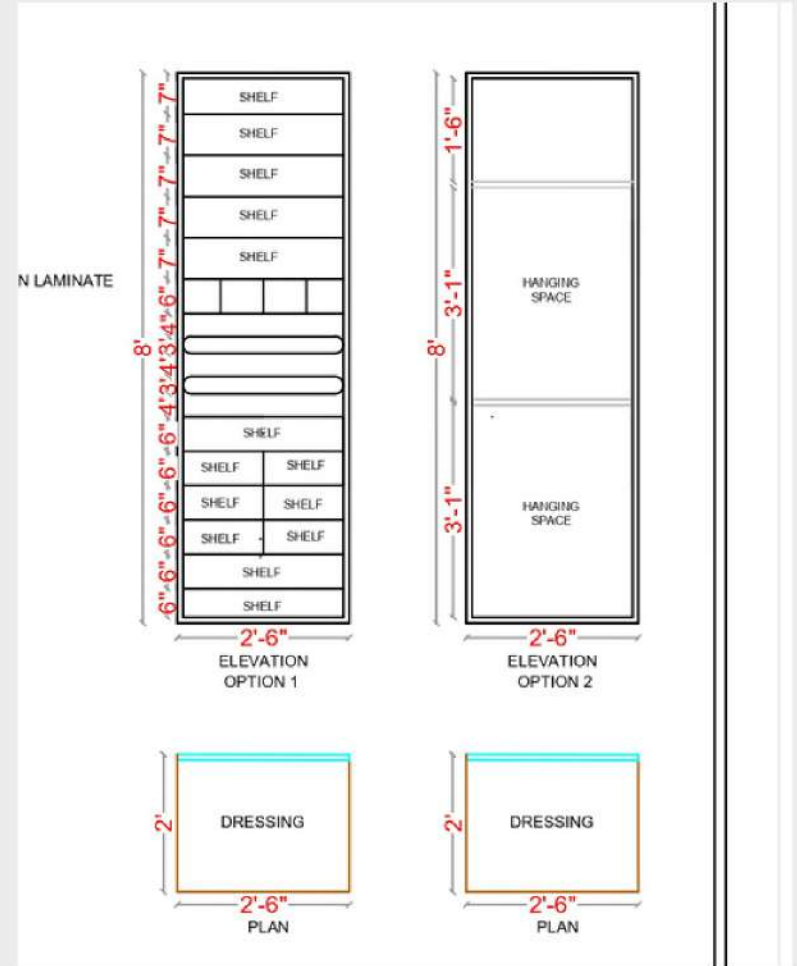

Front View

Side View

SLIDING WARDROBE 2

Hemant Ji | Ahmedabad | Guest Bedroom

Elevation of the Wardrobe - Best for Apartments

Simple Internals - Economical Design

VIEWS

Front View

Side View

HINGE WARDROBE 1

Mayank Ji | Bangalore | Master Bedroom

Elevation of the Wardrobe - Best for Appartments

Simple Internals - Economical Design

VIEWS

Front View

Side View

HINGE WARDROBE 2

Aradhya Ji | Rishikesh |

Elevation of the Wardrobe - Best for Apartments

Simple Internals - Economical Design

VIEWS

Front View

Side View

WALKIN WARDROBE 1